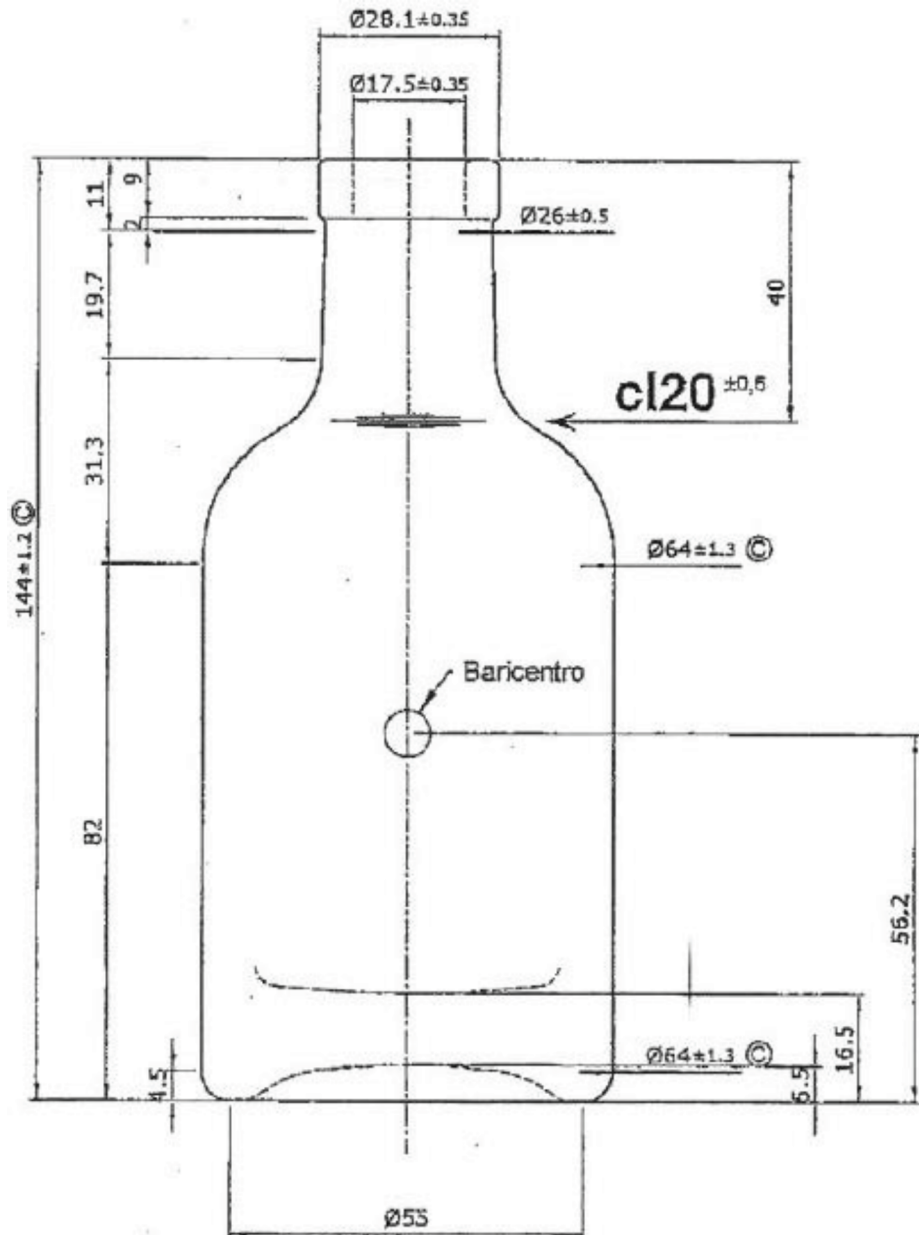

Derby bottle – 200 ml – fascetta

Article number	505081	Quantity/pallet	1836 pcs
Nom. capacity	200 ± 6 ml	Pallet weight	551 kg
Brimful capacity	$211,5 \pm 6$ ml	Pallet size (l w h)	120x100x104cm
Material	glass	Kinds of layers	plastic
Weight	300 gr.	Number of layers	6
Closure	fascetta	Other	
Colour	white flint		